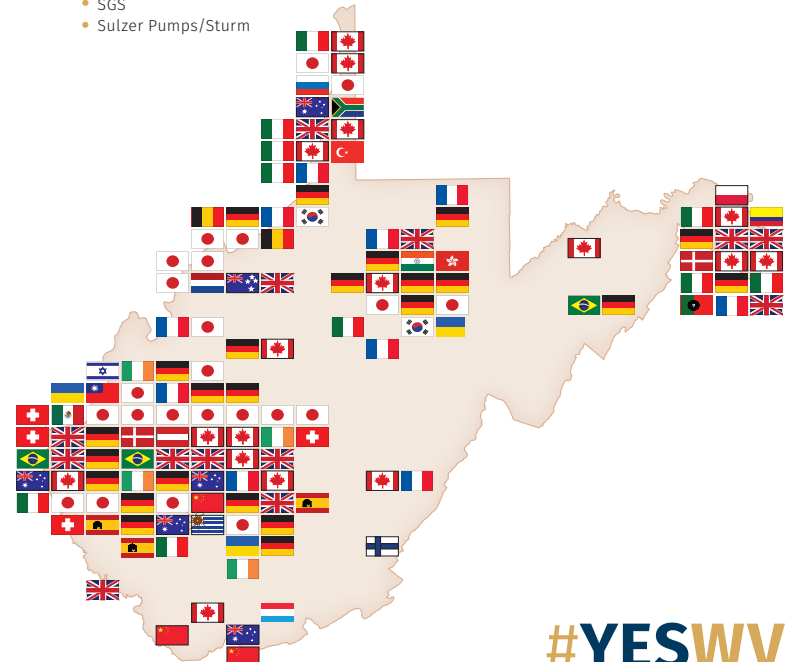

1. **JAPAN**
2. Diamond Electric Mfg.
   - Feroletto Steel Co., Inc.
   - Green Metals
   - Hino Motors
   - Itochu/Century Mining
   - Kuraray
   - Kureha PGA
   - K.S. of West Virginia
   - Meiji Corp
   - Mitsubishi Chemical/Matheson
   - Mitsubishi Chemical/ Lucite International
   - Mitsubishi Heavy Industries/ MHI RJ Aviation
   - NGK Spark Plug Mfg.
   - Nippon Thermostat
   - Nippon Tungsten USA
   - Okaya
   - Okuno International
   - Sanko Denki
   - Teikoku USA/Chempump
   - Toyota Motor Mfg.
   - Toyota Tsusho
   - Wheeling-Nippon Steel

1. **LUXEMBOURG**
2. Ardagh Group

1. **MEXICO**
2. Grupo Bimbo

1. **NETHERLANDS**
2. Ahold Delhaize

1. **NEW ZEALAND**
2. Reynolds Group Holdings/Pactiv

1. **POLAND**
2. Bandi Laboratories

1. **PORTUGAL**
2. Logoplaste

1. **RUSSIA**
2. Mountain State Carbon

1. **SOUTH AFRICA**
2. Mondi

1. **SOUTH KOREA**
2. KCC/Momentive
   - POSCO/Century Mining

1. **SPAIN**
2. FerroAtlantica
   - Gestamp
   - Maxam North America

1. **SWITZERLAND**
2. Alcon
   - Oerlikon Metco
   - SGS
   - Sulzer Pumps/Sturm

1. **TAIWAN**
2. APG Polytech

1. **TURKEY**
2. ADO Industries, Inc.

1. **UKRAINE**
2. Felman Production
   - Metinvest/Carter Roag Coal
   - Metinvest/United Coal

1. **UNITED KINGDOM**
2. AFAC
   - Alamo Energy Corp.
   - Bens Creek/Glen Alum Mine
   - Caledonian Alloys
   - Elementis Specialties
   - Ferguson
   - Ferrglob
   - LefargeHolcim/ Aggregate Industries
   - ProLogic
   - Randox Laboratories
   - Thistle Processing
   - Williams Lea Tag

1. **URUGUAY**
2. Oktana

1900 Kanawha Boulevard East • Building 3, Suite 600 • Charleston, WV 25305
(800) 982-3386 • (304) 558-2234 • westvirginia.gov • [in](#) [twitter](#) @wvdevo

#YESWV